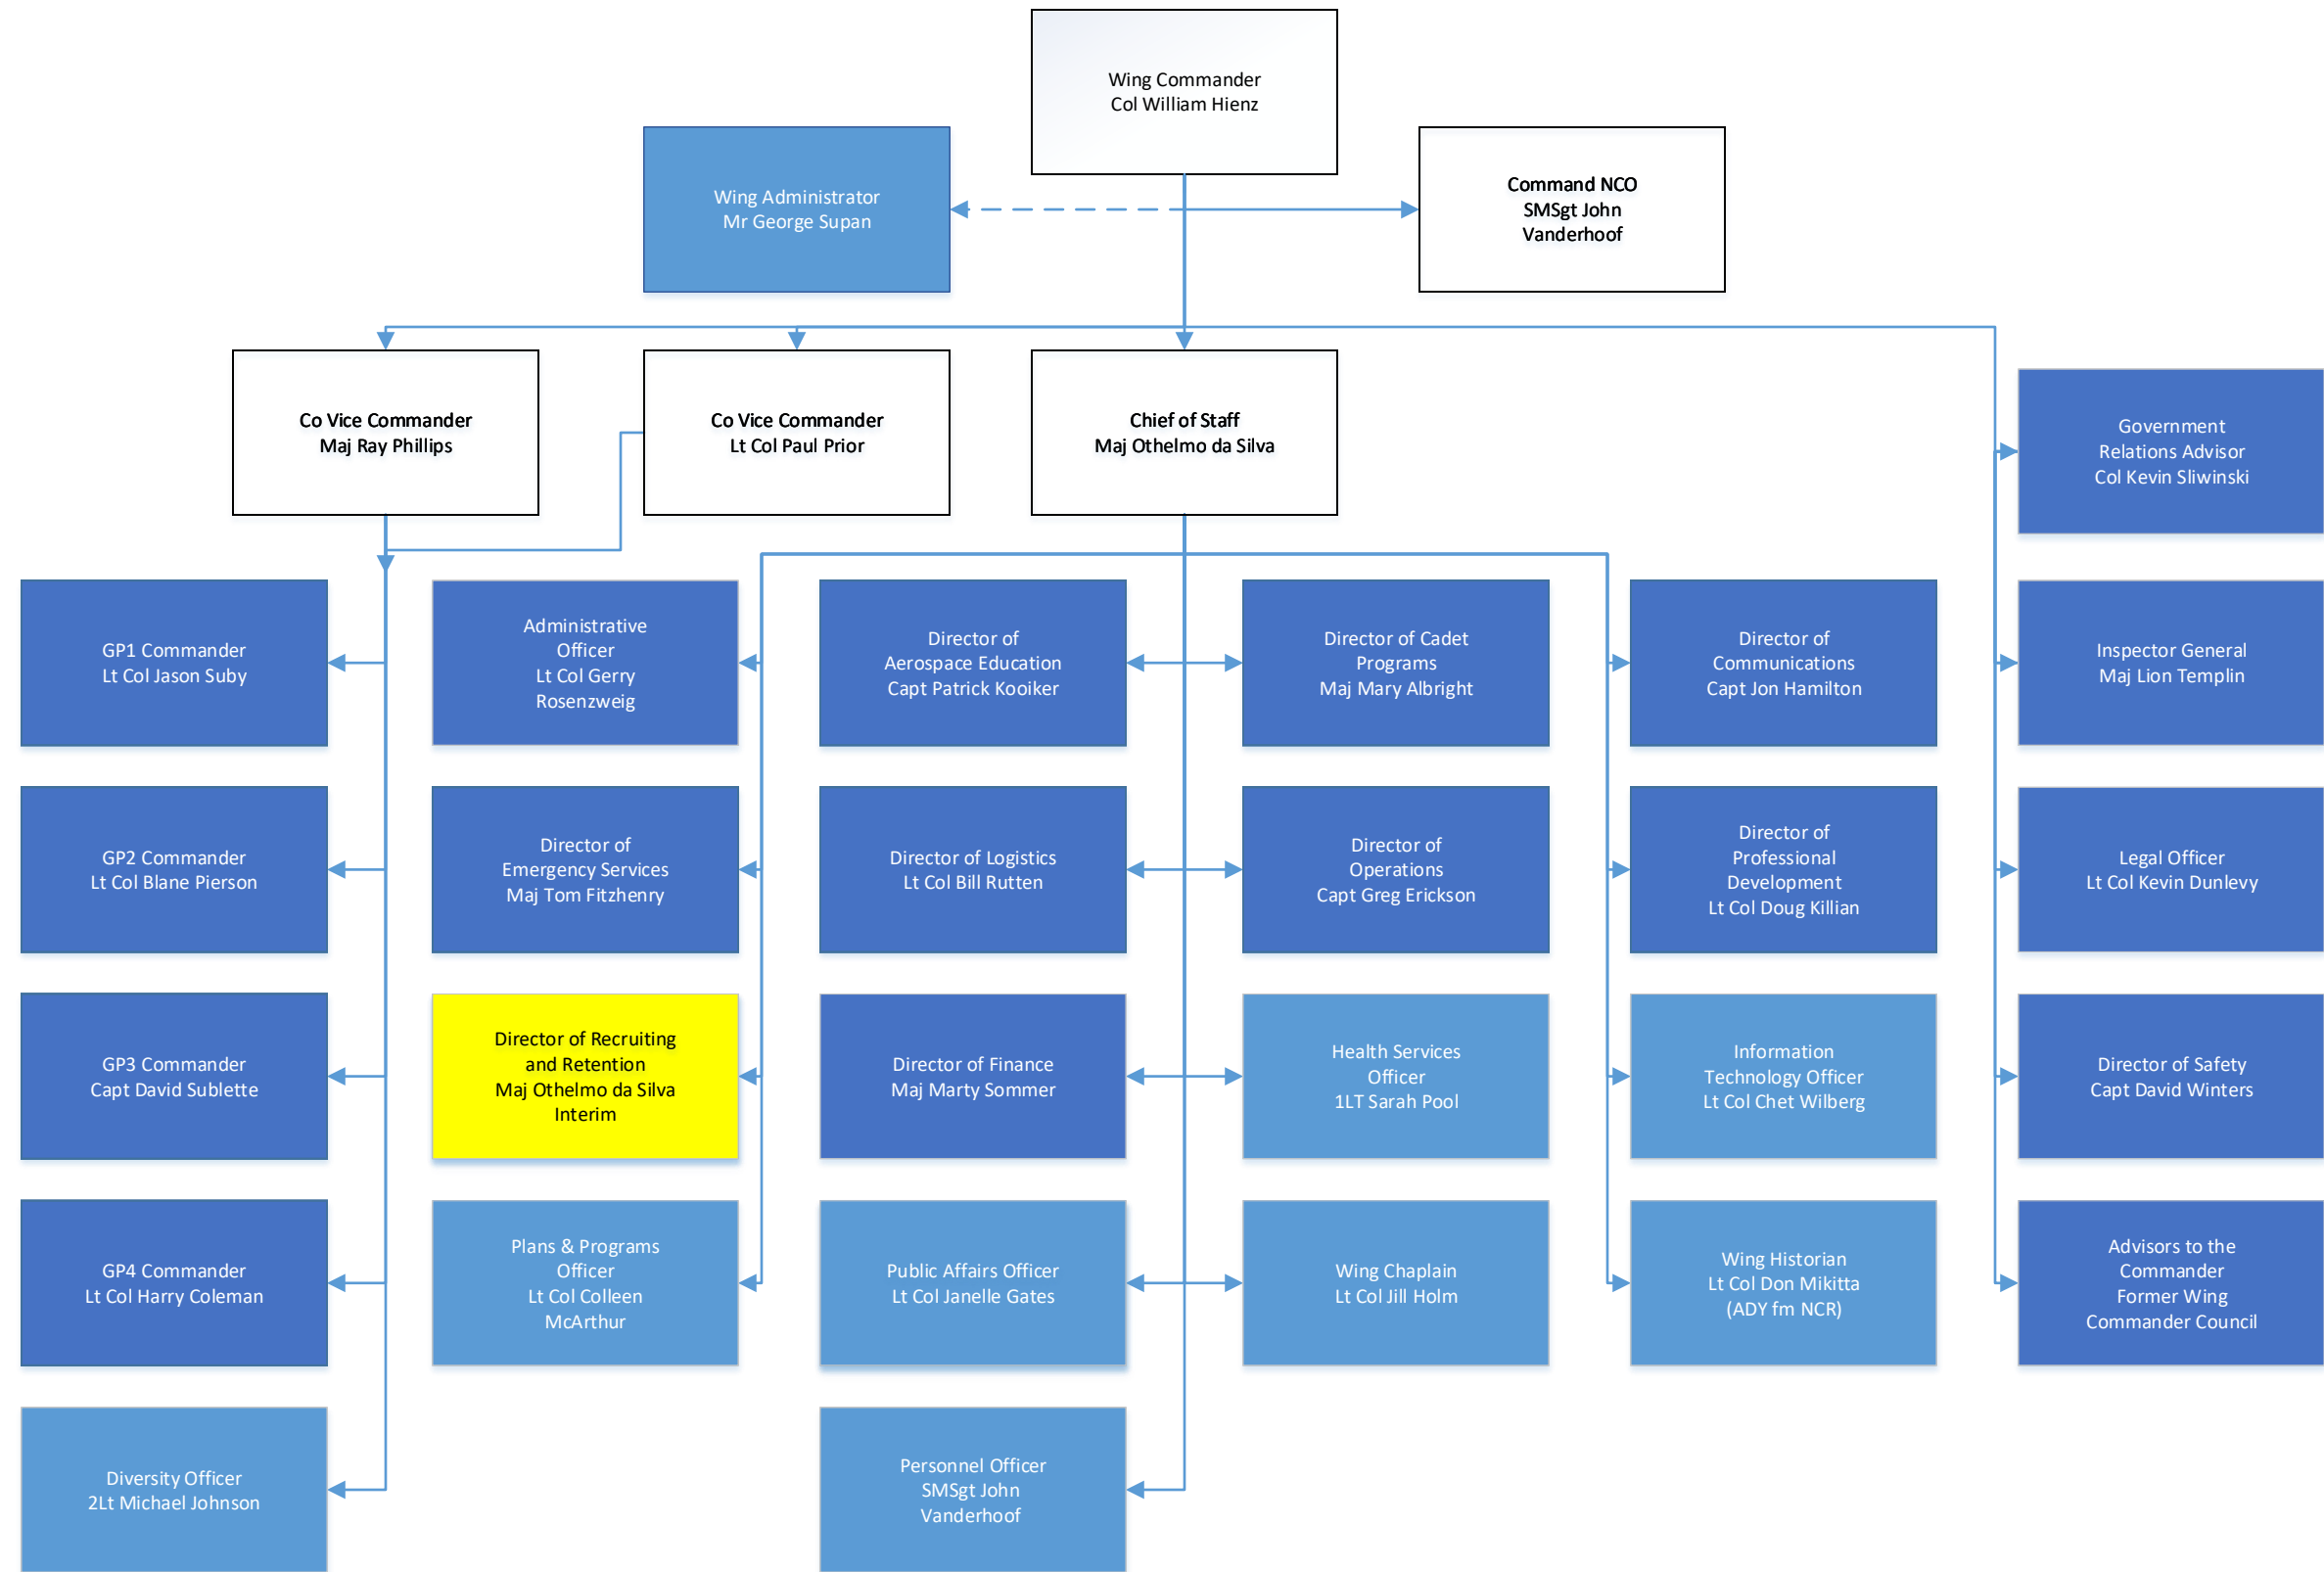

Minnesota Wing Headquarters

See Departments Below

As of 10/01/2021

Aerospace Education

Cadet Programs

Communications

Emergency Services